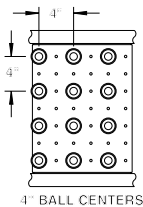

MODEL B BALL TRANSFER UNITS

24 HOUR SHIPMENTS INCLUDE ALL 1-FOOT INCREMENTS 1'-0" TO 10'-0" ON BALL TRANSFERS

BALL TRANSFER MODEL NUMBER
B-27-3-5
 B-(between frames)-(ball centers)-(length)

For replacement ball assemblies, refer to part #BRW04650

Optional: Use SM supports on page 138

DETERMINE BALL SPACING by dividing minimum package dimension by 2.5. Center to center ball spacing results with minimum of 9 ball casters required to support each package.

SPECIFICATIONS

BALL ASSEMBLIES: 1" dia. steel ball x 1-13/16" overall housing diameter. Mounting bolt is 1/4"-20.

BALL CAPACITY: 50 lbs. per ball with max. unit load not to exceed the capacity of 4 balls (200#).

FRAMES: 3-1/2" x 1-1/2" x 10 ga. steel with balls in set high position (1/4" above side frames) only.

FRAME CAPACITY: 1300 lbs. maximum distributed live load per 10' section with supports at 10' ctrs; 3200 lbs. at 5' ctrs.