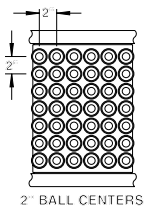

MODEL B BALL TRANSFER UNITS

24 HOUR SHIPMENTS INCLUDE ALL 1-FOOT INCREMENTS 1'-0" TO 10'-0" ON BALL TRANSFERS

BALL TRANSFER MODEL NUMBER
B-27-3-5
 B-(between frames)-(ball centers)-(length)

For replacement ball assemblies, refer to part #BRW04650

Optional: Use SM supports on page 138

DETERMINE BALL SPACING by dividing minimum package dimension by 2.5. Center to center ball spacing results with minimum of 9 ball casters required to support each package.

SPECIFICATIONS

BALL ASSEMBLIES: 1" dia. steel ball x 1-13/16" overall housing diameter. Mounting bolt is 1/4"-20.

BALL CAPACITY: 50 lbs. per ball with max. unit load not to exceed the capacity of 4 balls (200#).

FRAMES: 3-1/2" x 1-1/2" x 10 ga. steel with balls in set high position (1/4" above side frames) only.

FRAME CAPACITY: 1300 lbs. maximum distributed live load per 10' section with supports at 10' ctrs; 3200 lbs. at 5' ctrs.