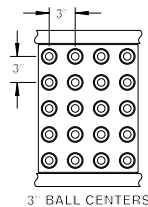

MODEL B BALL TRANSFER UNITS

24 HOUR SHIPMENTS INCLUDE ALL 1-FOOT INCREMENTS 1'-0" TO 10'-0" ON BALL TRANSFERS

BALL TRANSFER MODEL NUMBER
B-27-3-5
 B-(between frames)-(ball centers)-(length)

For replacement ball assemblies, refer to part #BRW04650

Optional: Use SM supports on page 138

DETERMINE BALL SPACING by dividing minimum package dimension by 2.5. Center to center ball spacing results with minimum of 9 ball casters required to support each package.

SPECIFICATIONS

BALL ASSEMBLIES: 1" dia. steel ball x 1-13/16" overall housing diameter. Mounting bolt is 1/4"-20.

BALL CAPACITY: 50 lbs. per ball with max. unit load not to exceed the capacity of 4 balls (200#).

FRAMES: 3-1/2" x 1-1/2" x 10 ga. steel with balls in set high position (1/4" above side frames) only.

FRAME CAPACITY: 1300 lbs. maximum distributed live load per 10' section with supports at 10' ctrs; 3200 lbs. at 5' ctrs.