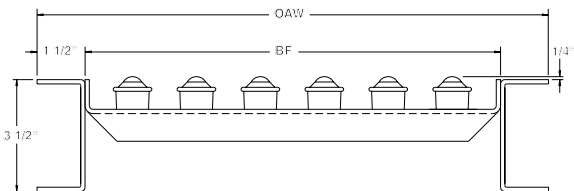

MODEL B BALL TRANSFER UNITS

24 HOUR SHIPMENTS INCLUDE ALL 1-FOOT INCREMENTS 1'-0" TO 10'-0" ON BALL TRANSFERS

BALL TRANSFER MODEL NUMBER
B-27-3-5
 B-(between frames)-(ball centers)-(length)

For replacement ball assemblies, refer to part #BRW04650

Optional: Use SM supports on page 138

DETERMINE BALL SPACING by dividing minimum package dimension by 2.5. Center to center ball spacing results with minimum of 9 ball casters required to support each package.

SPECIFICATIONS

BALL ASSEMBLIES: 1" dia. steel ball x 1-13/16" overall housing diameter. Mounting bolt is 1/4"-20.

BALL CAPACITY: 50 lbs. per ball with max. unit load not to exceed the capacity of 4 balls (200#).

FRAMES: 3-1/2" x 1-1/2" x 10 ga. steel with balls in set high position (1/4" above side frames) only.

FRAME CAPACITY: 1300 lbs. maximum distributed live load per 10' section with supports at 10' ctrs; 3200 lbs. at 5' ctrs.