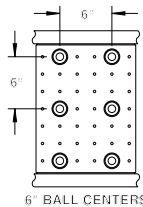

MODEL B BALL TRANSFER UNITS

24 HOUR SHIPMENTS INCLUDE ALL 1-FOOT INCREMENTS 1'-0" TO 10'-0" ON BALL TRANSFERS

BALL TRANSFER MODEL NUMBER
B-27-3-5
 B-(between frames)-(ball centers)-(length)

For replacement ball assemblies, refer to part #BRW04650

Optional: Use SM supports on page 138

DETERMINE BALL SPACING by dividing minimum package dimension by 2.5. Center to center ball spacing results with minimum of 9 ball casters required to support each package.

SPECIFICATIONS

BALL ASSEMBLIES: 1" dia. steel ball x 1-13/16" overall housing diameter. Mounting bolt is 1/4"-20.

BALL CAPACITY: 50 lbs. per ball with max. unit load not to exceed the capacity of 4 balls (200#).

FRAMES: 3-1/2" x 1-1/2" x 10 ga. steel with balls in set high position (1/4" above side frames) only.

FRAME CAPACITY: 1300 lbs. maximum distributed live load per 10' section with supports at 10' ctrs; 3200 lbs. at 5' ctrs.